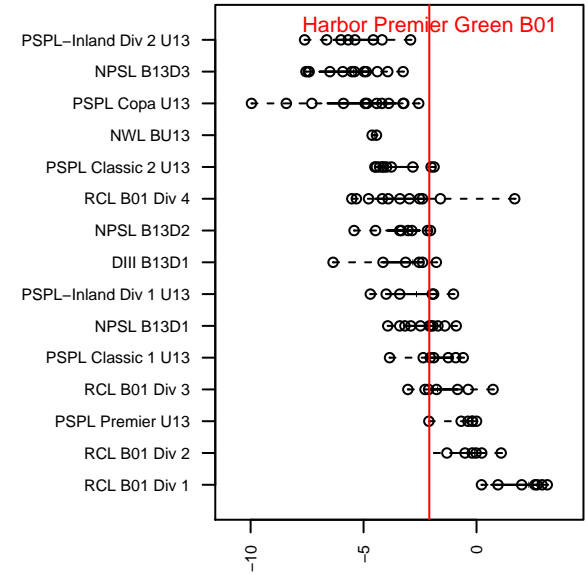

## Harbor Premier Green B01

Harbor FC  
 Gig Harbor, WA  
 B01 total strength=893  
 attack=1.82 defense=1.05  
 fall league = RCL B01 Div 4, RCL B01 7V2  
 spr league = Win RCL B01 Div 4  
 notes= Stoddard 2013, 2014

alt names used:  
 HARBOR PREMIER B01 STODDARD (WA)  
 Harbor Premier B01 Green A  
 Harbor Premier B01 Green  
 Harbor Premier B01 Green A  
 Harbor Soccer B-10 Green  
 Harbor Premier B01 Green A  
 Harbor Premier B01 Green A

Venues played:  
 2014 Westsound Summer Classic BU13  
 2014 Bend Premier Cup U13B SILVER U13  
 2014 Tyee Cup Gold U13-14  
 2014 RCL B01 Div 4  
 2014 RCL B01 7V2  
 2014 PacNW Winter Classic Premier II U13  
 2014 Win RCL B01 Div 4  
 2014 WYS Presidents Cup B01 Division 2

**attack and defense variance (black dot)  
relative to other teams  
and top 10 in region**

**attack and defense rating  
relative to others at age  
and all opponents in last 13 months**

**Performance relative to 13 month average**