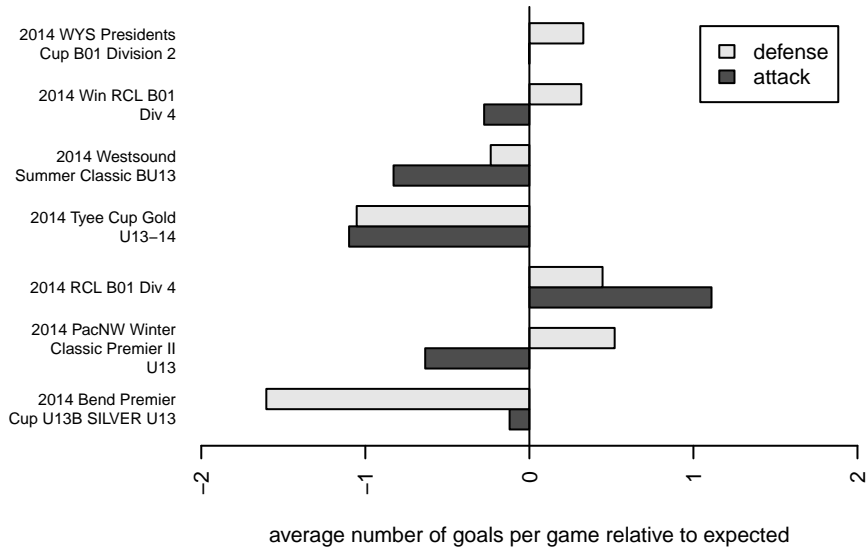

Venues played:  
 2014 Westsound Summer Classic BU13  
 2014 Bend Premier Cup U13B SILVER U13  
 2014 Tyee Cup Gold U13-14  
 2014 RCL B01 Div 4  
 2014 RCL B01 7V2  
 2014 PacNW Winter Classic Premier II U13  
 2014 Win RCL B01 Div 4  
 2014 WYS Presidents Cup B01 Division 2

**attack and defense variance (black dot)  
relative to other teams  
and top 10 in region**

**attack and defense rating  
relative to others at age  
and all opponents in last 13 months**

**Performance relative to 13 month average**