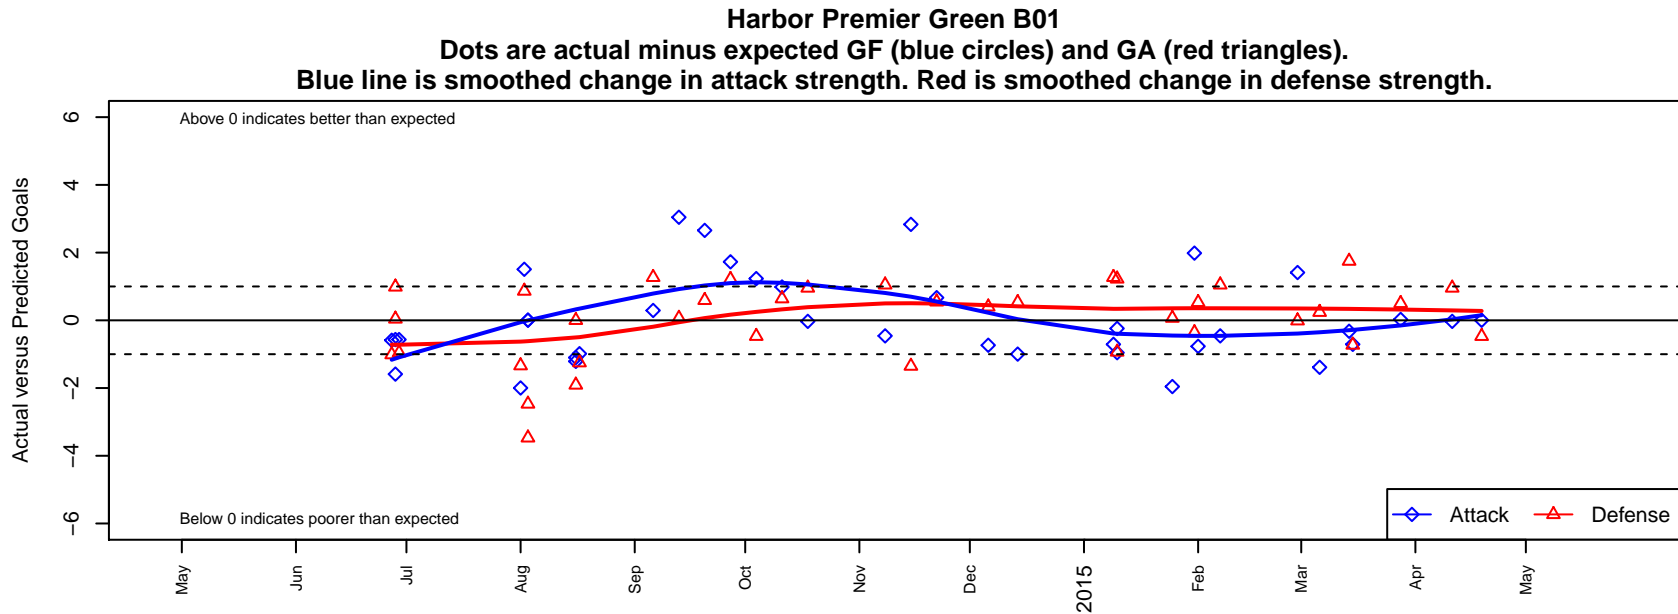

## Harbor Premier Green B01

Harbor FC  
 Gig Harbor, WA  
 B01 total strength=893  
 attack=1.82 defense=1.05  
 fall league = RCL B01 Div 4, RCL B01 7V2  
 spr league = Win RCL B01 Div 4  
 notes= Stoddard 2013, 2014

**attack and defense variance (black dot)  
relative to other teams  
and top 10 in region**

**attack and defense rating  
relative to others at age  
and all opponents in last 13 months**

**Performance relative to 13 month average**